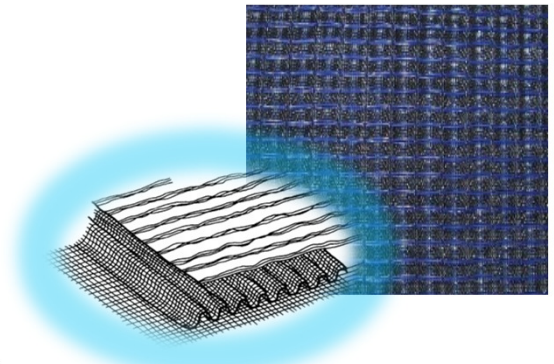

Cut-To-Fit Air Conditioner Filters

Reduce airborne dust particles in wall or window air conditioning units with cut-to-fit air conditioning filters. Available in several different filtration media, depending on your needs.

PermaCool®: Washable corrugated electrostatic polypropylene filter media

- 3-dimensional waffle weave enhances filtration abilities
- Low resistance design
- Rinse or vacuum clean, (1) 15"x24"x1/4" sheet per package
- Media will not degrade or compress over time
- U/L Classified as to Flammability Only
- Display 20-pack case, 20"x10' roll, 30"x10' roll or 36"x10' roll

CTF-ACF: Disposable black odor /fume removing activated carbon coated polyester filter media

- Dual action media for dirt/dust and odors
- Change out as needed, (2) 15"x24"x1/8" sheets per package
- Carbon won't brush off
- U/L Classified as to Flammability Only
- Display 10-pack case or commercial bulk 30 piece case

CTF-FOAM: Washable 20 PPI grey foam filter media

- Rinse or vacuum clean, (1) 15"x24"x1/4" sheet per package
- U/L Classified as to Flammability Only
- Display 10-pack case or commercial bulk 30 piece case